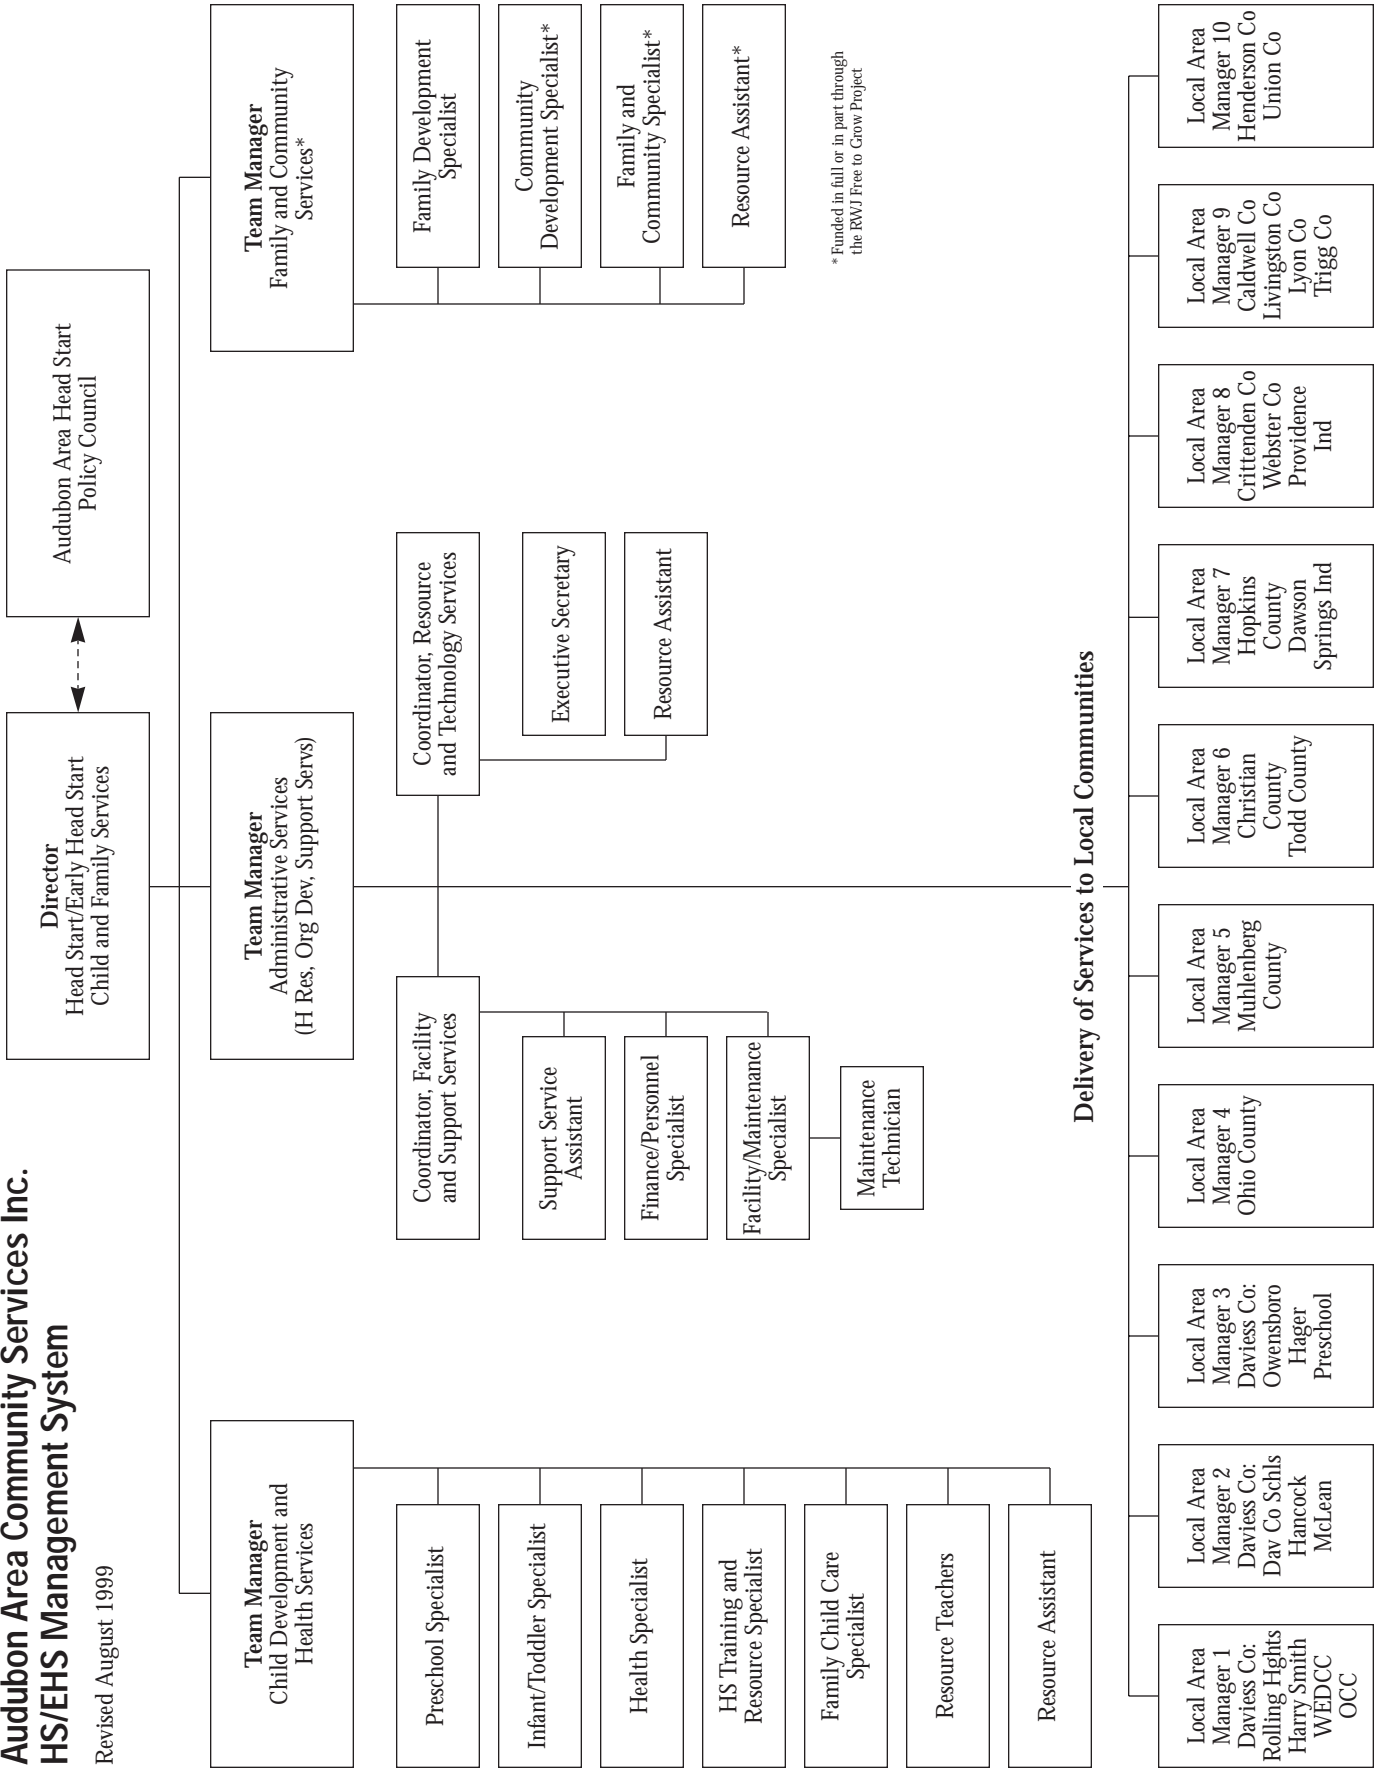

**Audubon Area Community Services Inc.
HS/EHS Management System**

Revised August 1999

* Funded in full or in part through the RWJ Free to Grow Project

Delivery of Services to Local Communities

Audubon Area Community Services Inc.
HS/EHS Management System
Local Area Manager